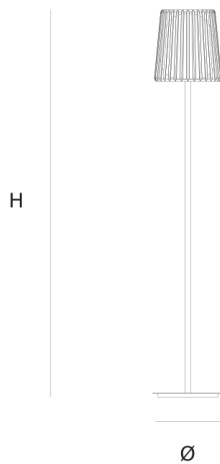

Product data sheet

Date: June 15th 2021

ABOUT **JULIA FLOORLAMP** by Daniel Becker

A reinterpretation of the classic textile plissé shade. Julia series includes suspensions, chandeliers, wall, floor and table lamps. Each one consists of two shades: the outer is handmade of brass, while the inner is made of translucent glass. Both shades are connected to a classic table lamp in a way that signifies the present archetypal gesture.

DIMENSIONS

Ø 19 cm 7.5 inch
H 110 cm 43.3 inch

LIGHTSOURCE

1 x E14 led, 4W, 260LM,
2000-2900K

FINISH

Chrome plated
Brass

TYPE.NR

CANOPY

CABLELENGTH

Up to 200 cm 78 inch

INCLUDED

Yes

TYPE	Floorlamp
STANDARD	The fixture is supplied with dim to warm led lamps. Black canopy with cover plate in matching colour of the fixture. The floor and table lamp have a cord switch.
OPTIONAL	
TRANSFORMER/DRIVER	n/a
DIMMING	n/a